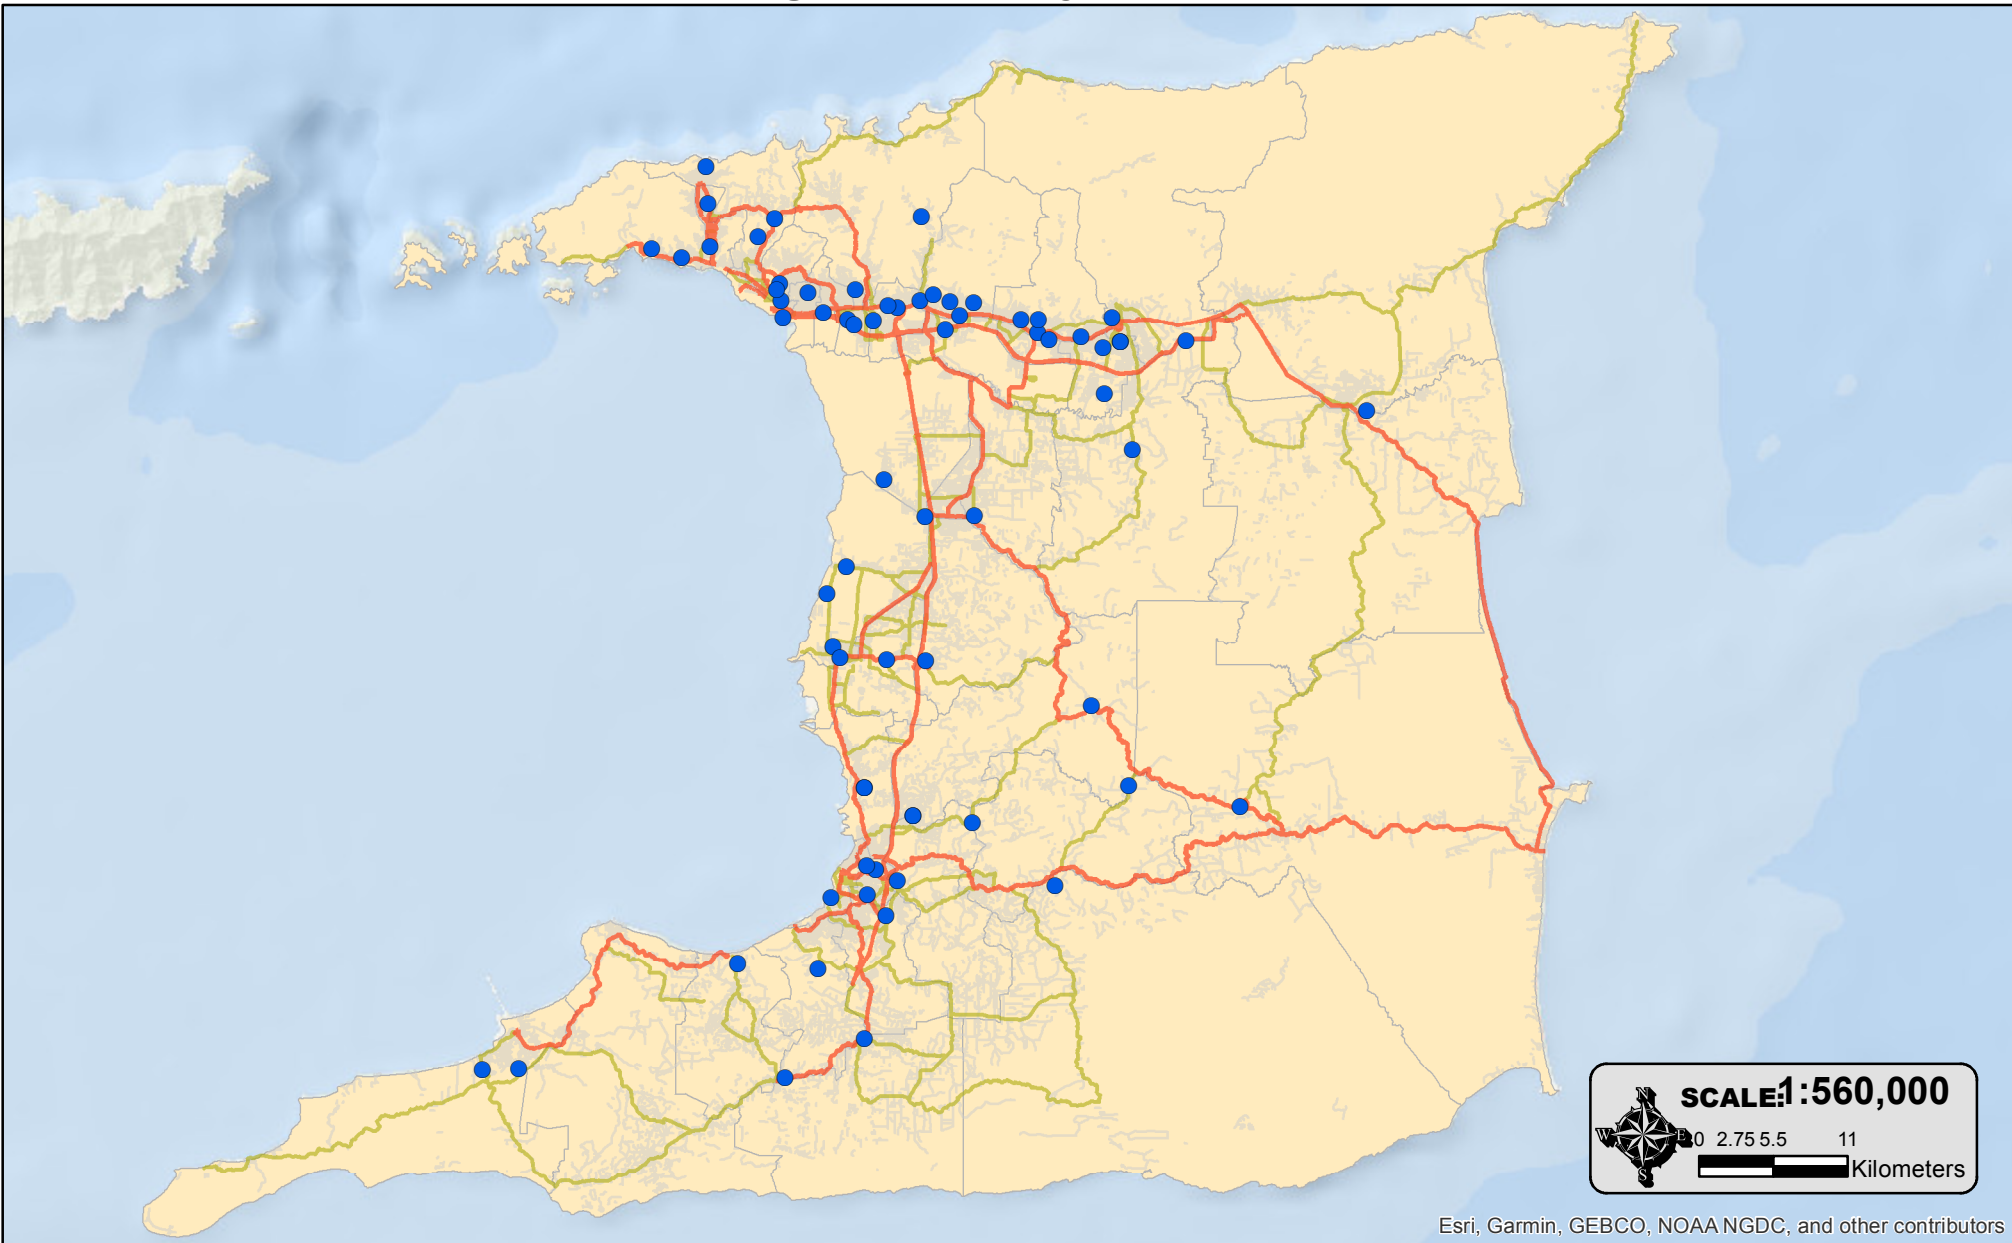

Map Showing Community Centers in Trinidad.

Esri, Garmin, GEBCO, NOAA NGDC, and other contributors

Legend

- Community Centers in Trinidad
- Residential Roadways
- Primary Roadways
- Secondary Roadways
- Trinidad Regional Corporations

COVID-19 Support Response Maps

Created By:

Date: 07-Apr-20