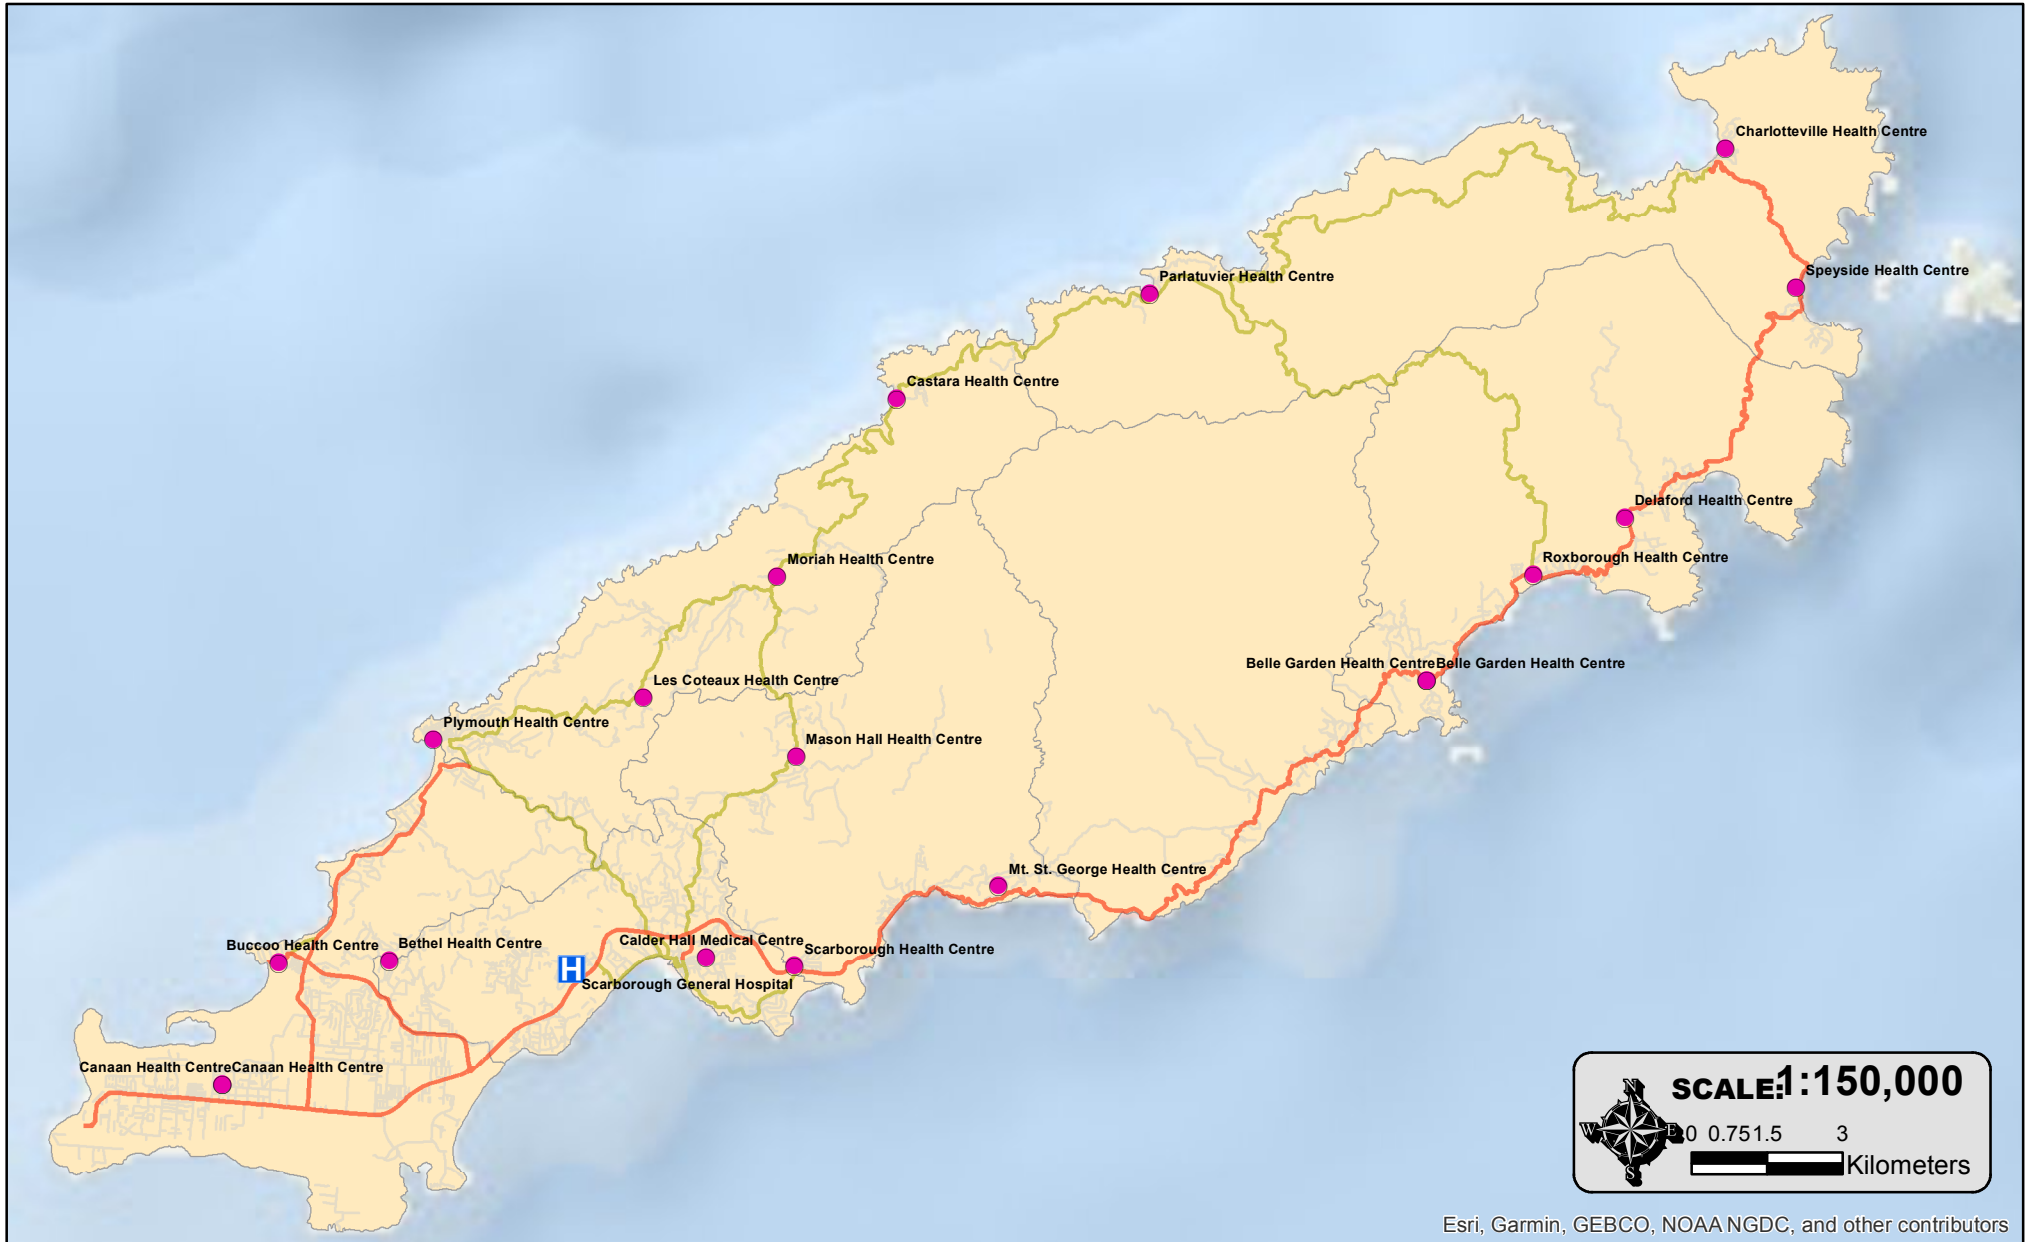

Map Showing Hospitals and Health Centers in Tobago.

Esri, Garmin, GEBCO, NOAA NGDC, and other contributors

Legend

-  Hospitals in Tobago
-  Health Centers in Tobago
-  Primary Roadways
-  Secondary Roadways
-  Residential Roadways
-  Parishes in Tobago

COVID-19 Support Response Maps

Created By:

Date: 07-Apr-20