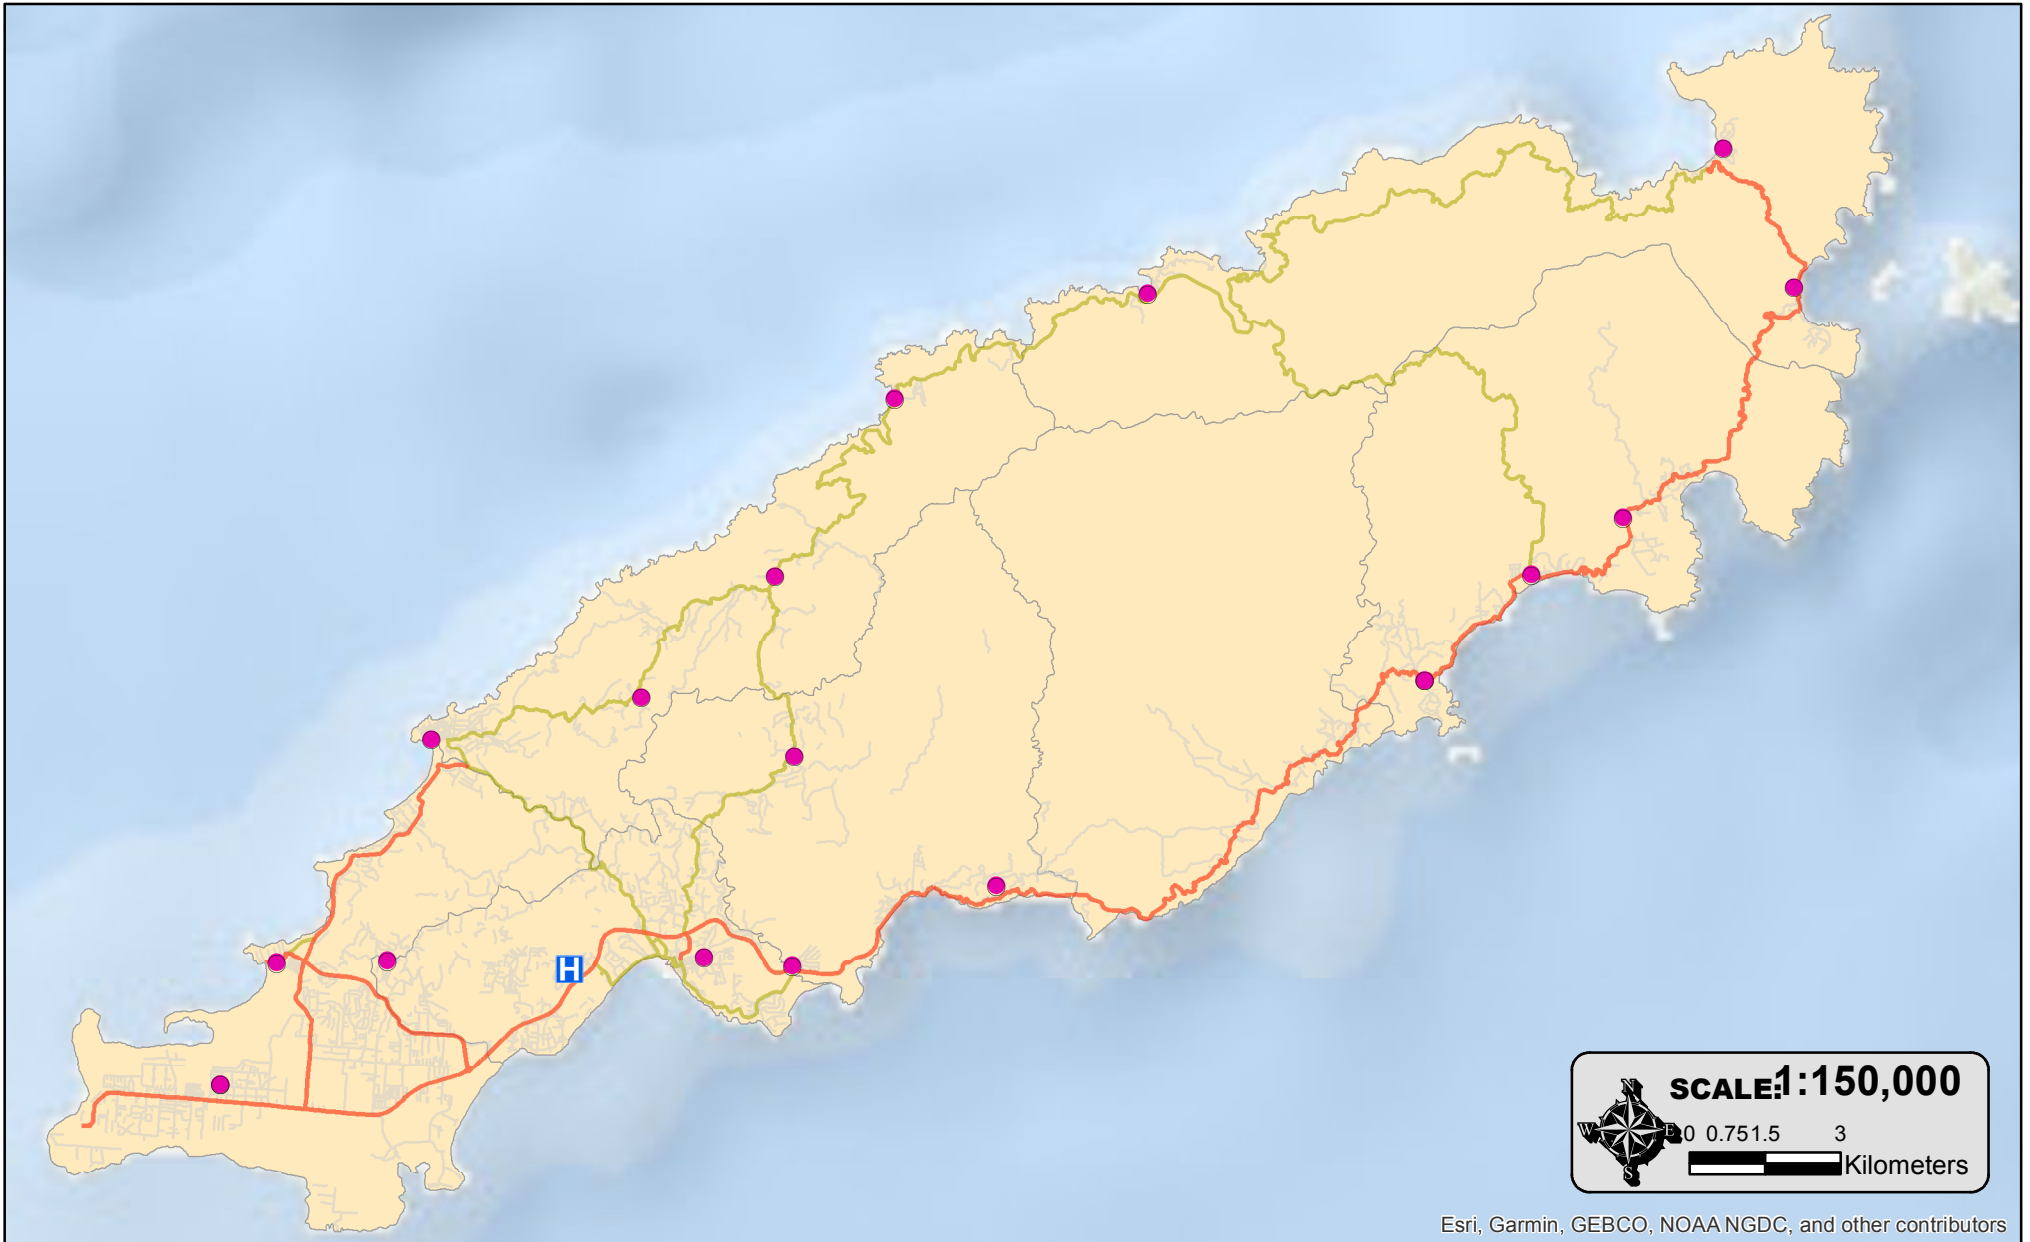

Map Showing Hospitals and Health Centers in Tobago.

Esri, Garmin, GEBCO, NOAA NGDC, and other contributors

Legend

- | | | | |
|---|--------------------------|---|----------------------|
|  | Hospitals in Tobago | | Residential Roadways |
|  | Health Centers in Tobago |  | Parishes in Tobago |
| | Primary Roadways | | |
| | Secondary Roadways | | |

COVID-19 Support Response Maps

Created By:

Date: 07-Apr-20