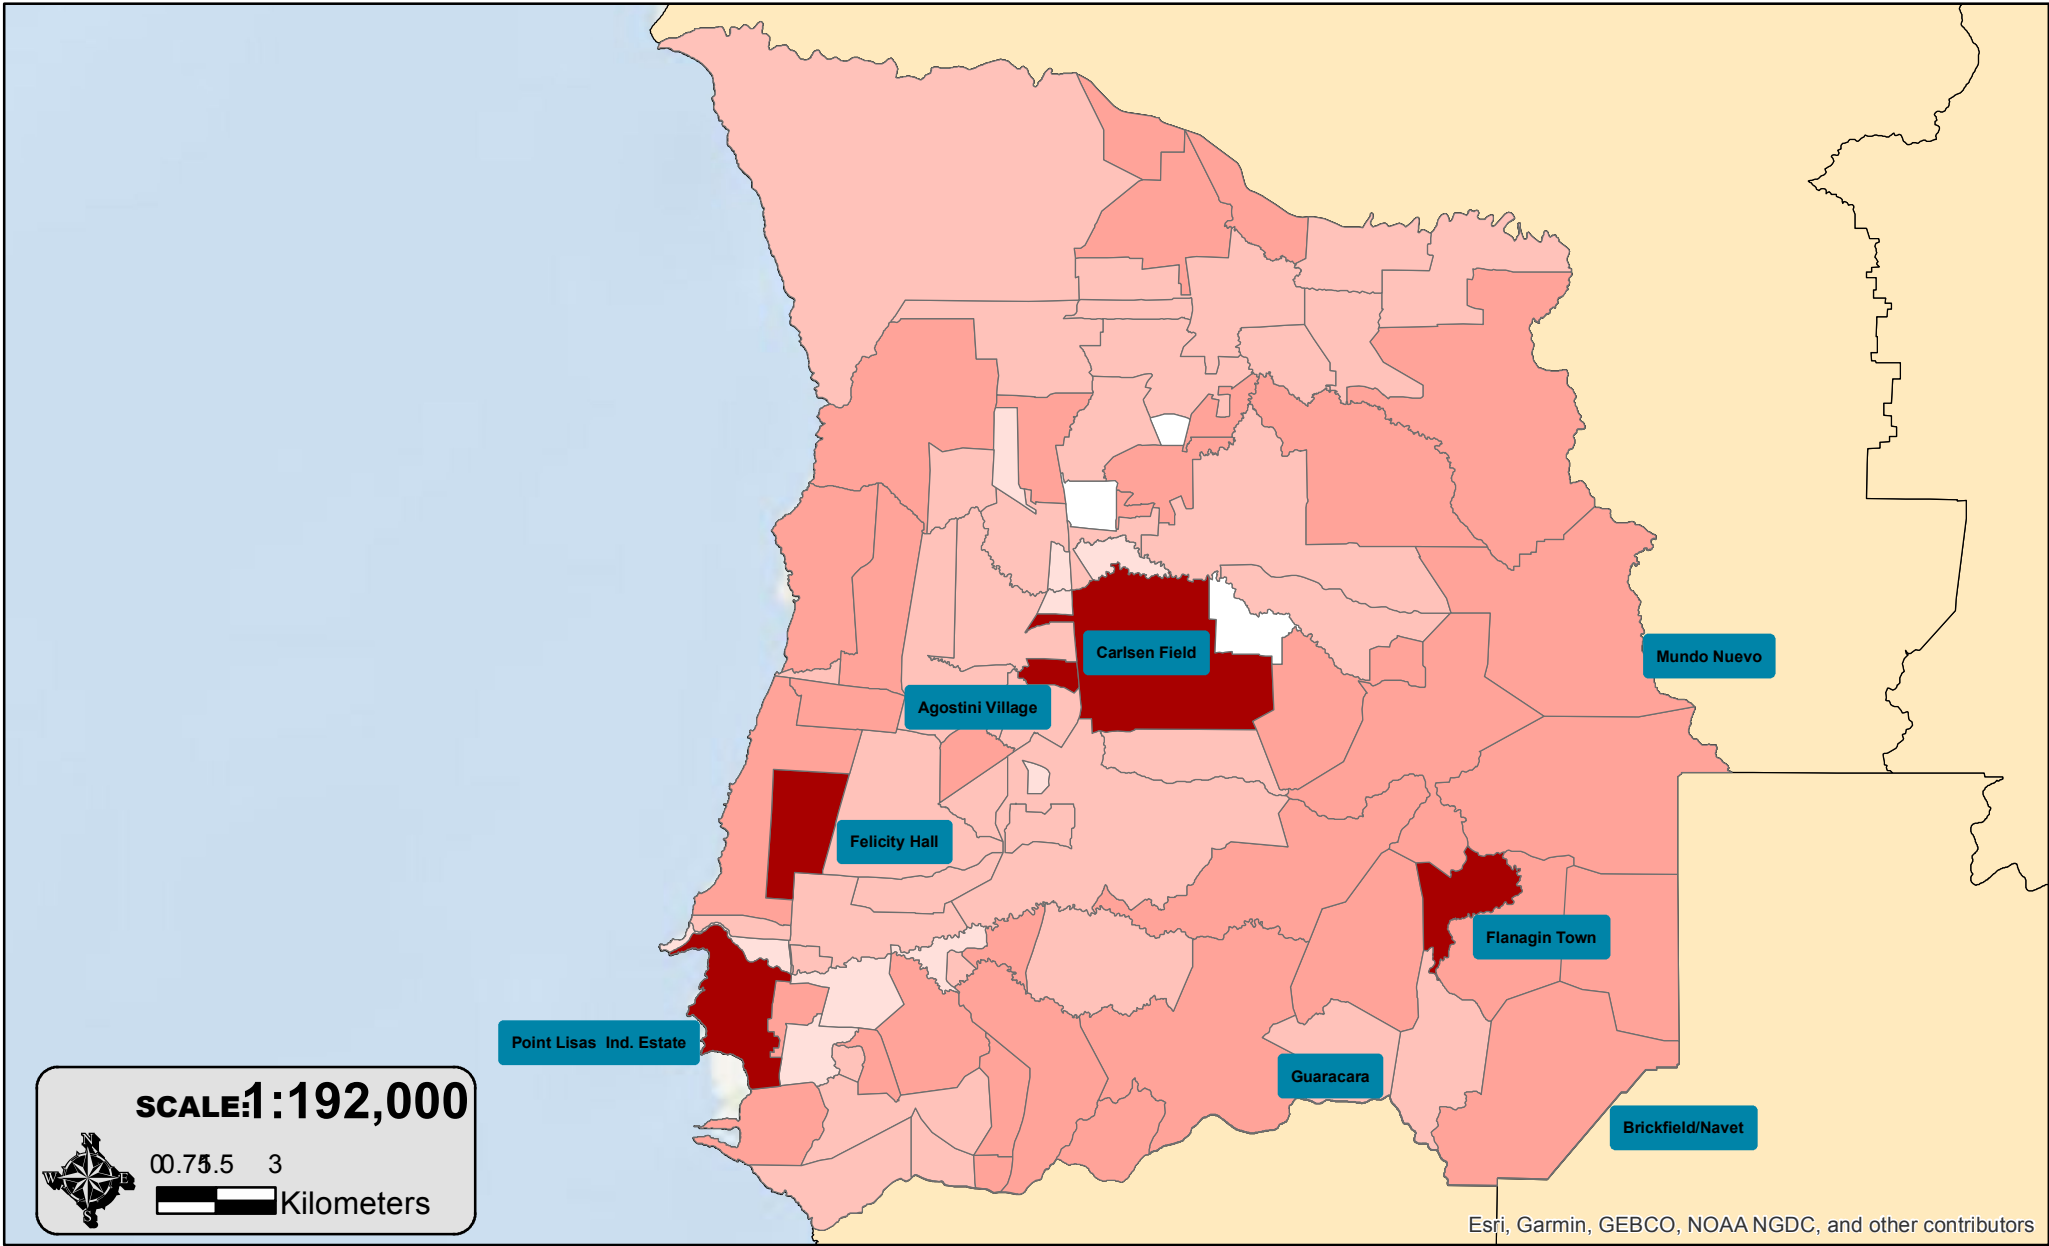

Map Showing Population Income of Caroni County.

Legend

Caroni County

Population Income

- Below Poverty Line (\$0-\$1300)
- Low Income (\$1300-\$1560)
- Middle Income (\$1560-\$1960)
- High Income (\$1960-\$2700)
- Very High Income (\$2700-\$3780)

Trinidad Counties

Covid-19 Support Response Maps

Created By:

Date: 23-Apr-20