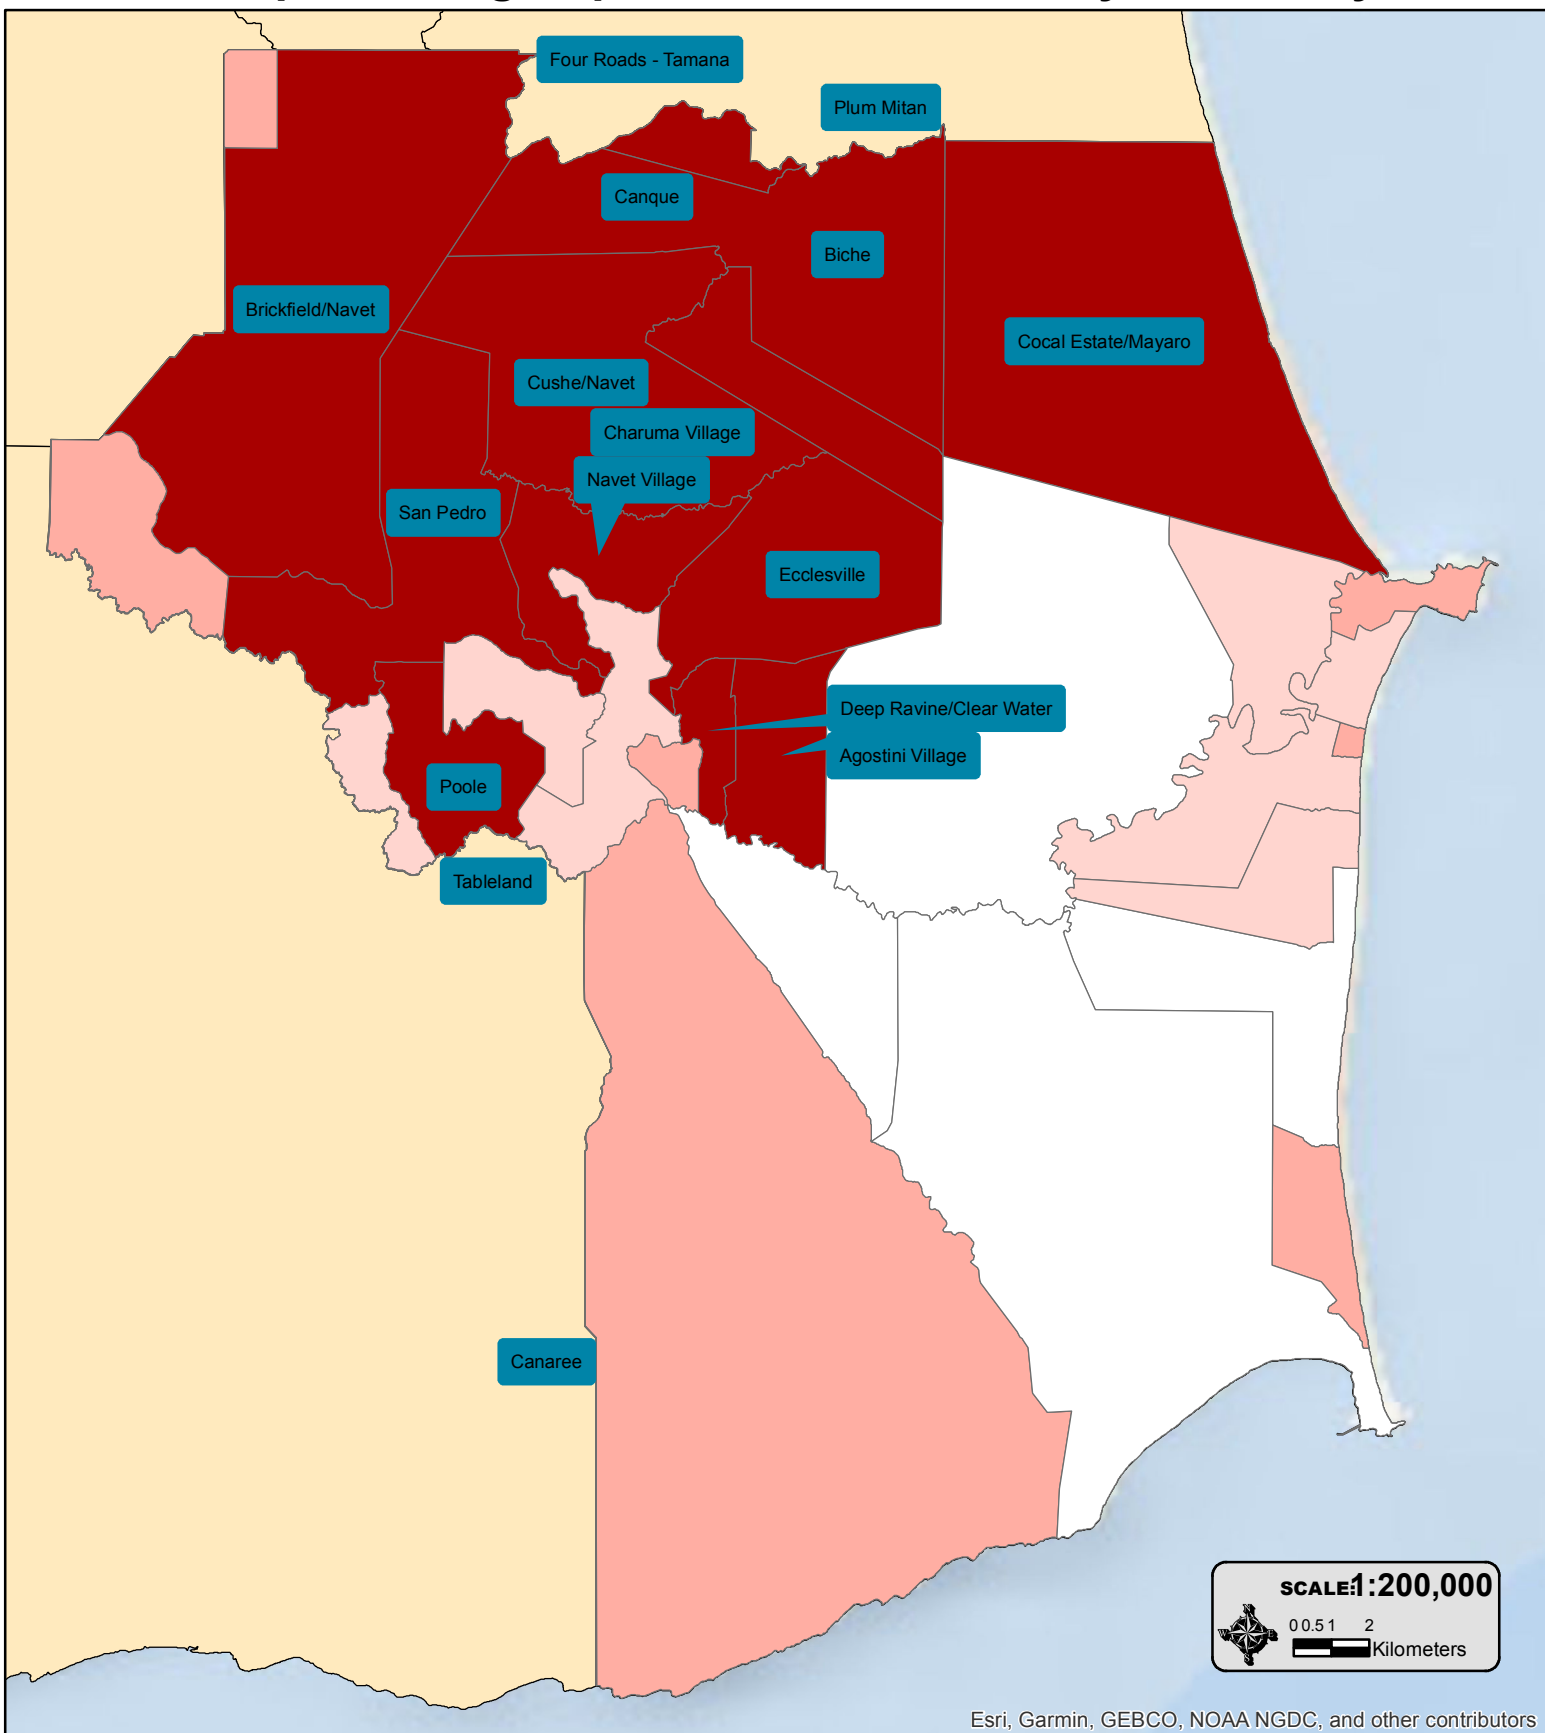

Map Showing Population Income of Mayaro County.

Esri, Garmin, GEBCO, NOAA NGDC, and other contributors

Legend

- Mayaro County**
- Population Income**
- Below Poverty Line (\$0-\$1300)
 - Low Income (\$1300-\$1450)
 - Middle Income (\$1450-\$1630)
 - High Income (\$1630-\$1980)
- Trinidad Counties

Covid-19 Support Response Maps

Created By:  **GISCAD**
GEOSPATIAL AND ENGINEERING DESIGN SOLUTIONS

Date: 23-Apr-20