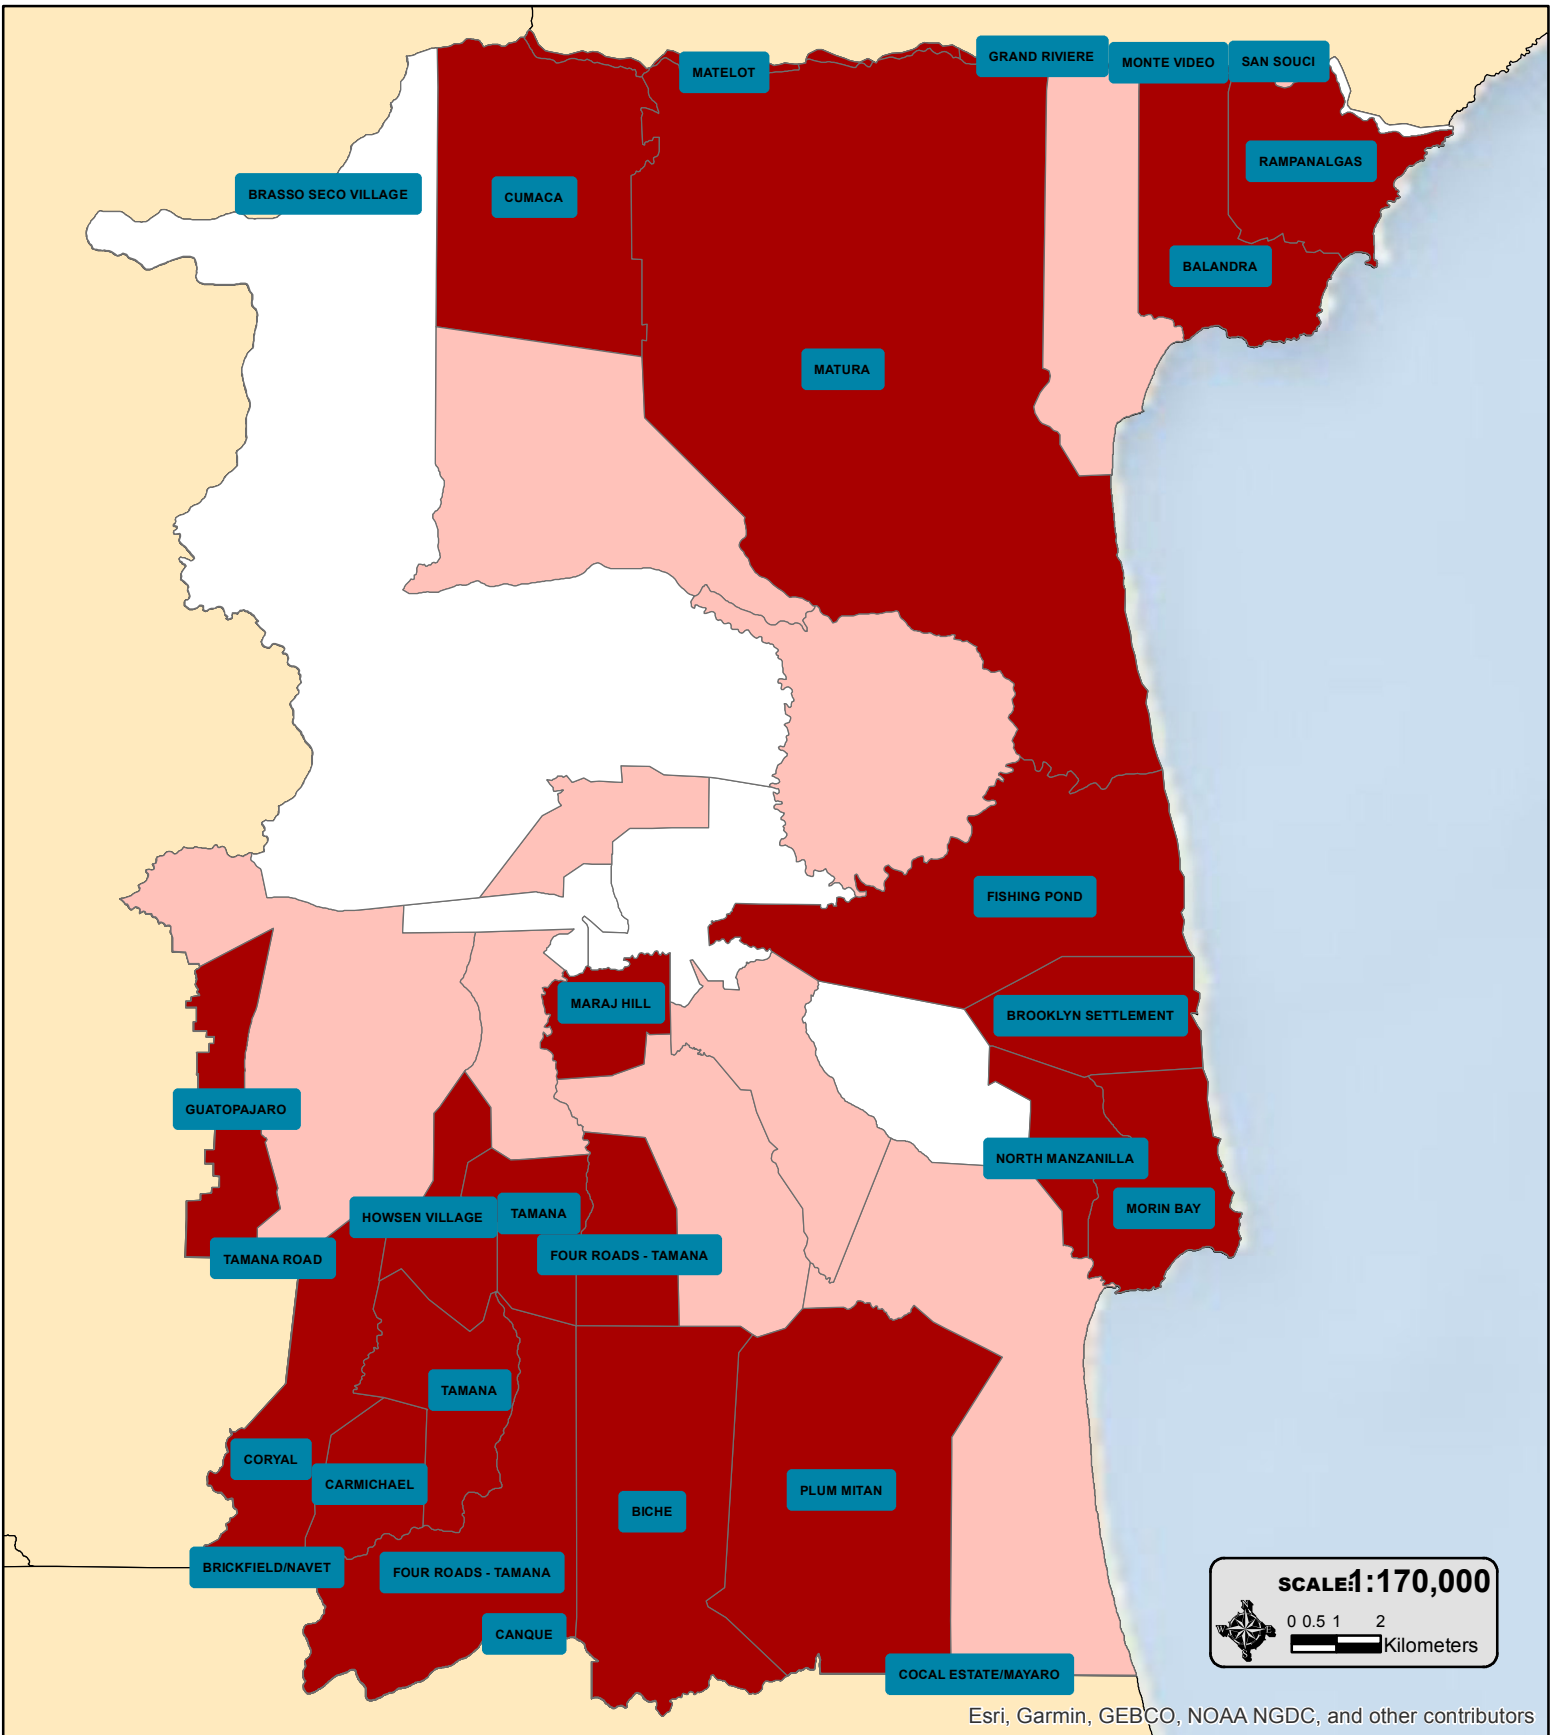

# Map Showing Population Income of St. Andrew County.

Esri, Garmin, GEBCO, NOAA NGDC, and other contributors

## Legend

### St Andrew County

Trinidad Counties

### Population Income

- Below Poverty Line (\$0-\$1300)
- Low Income (\$1300-\$1500)
- Middle Income (\$1500-\$1680)