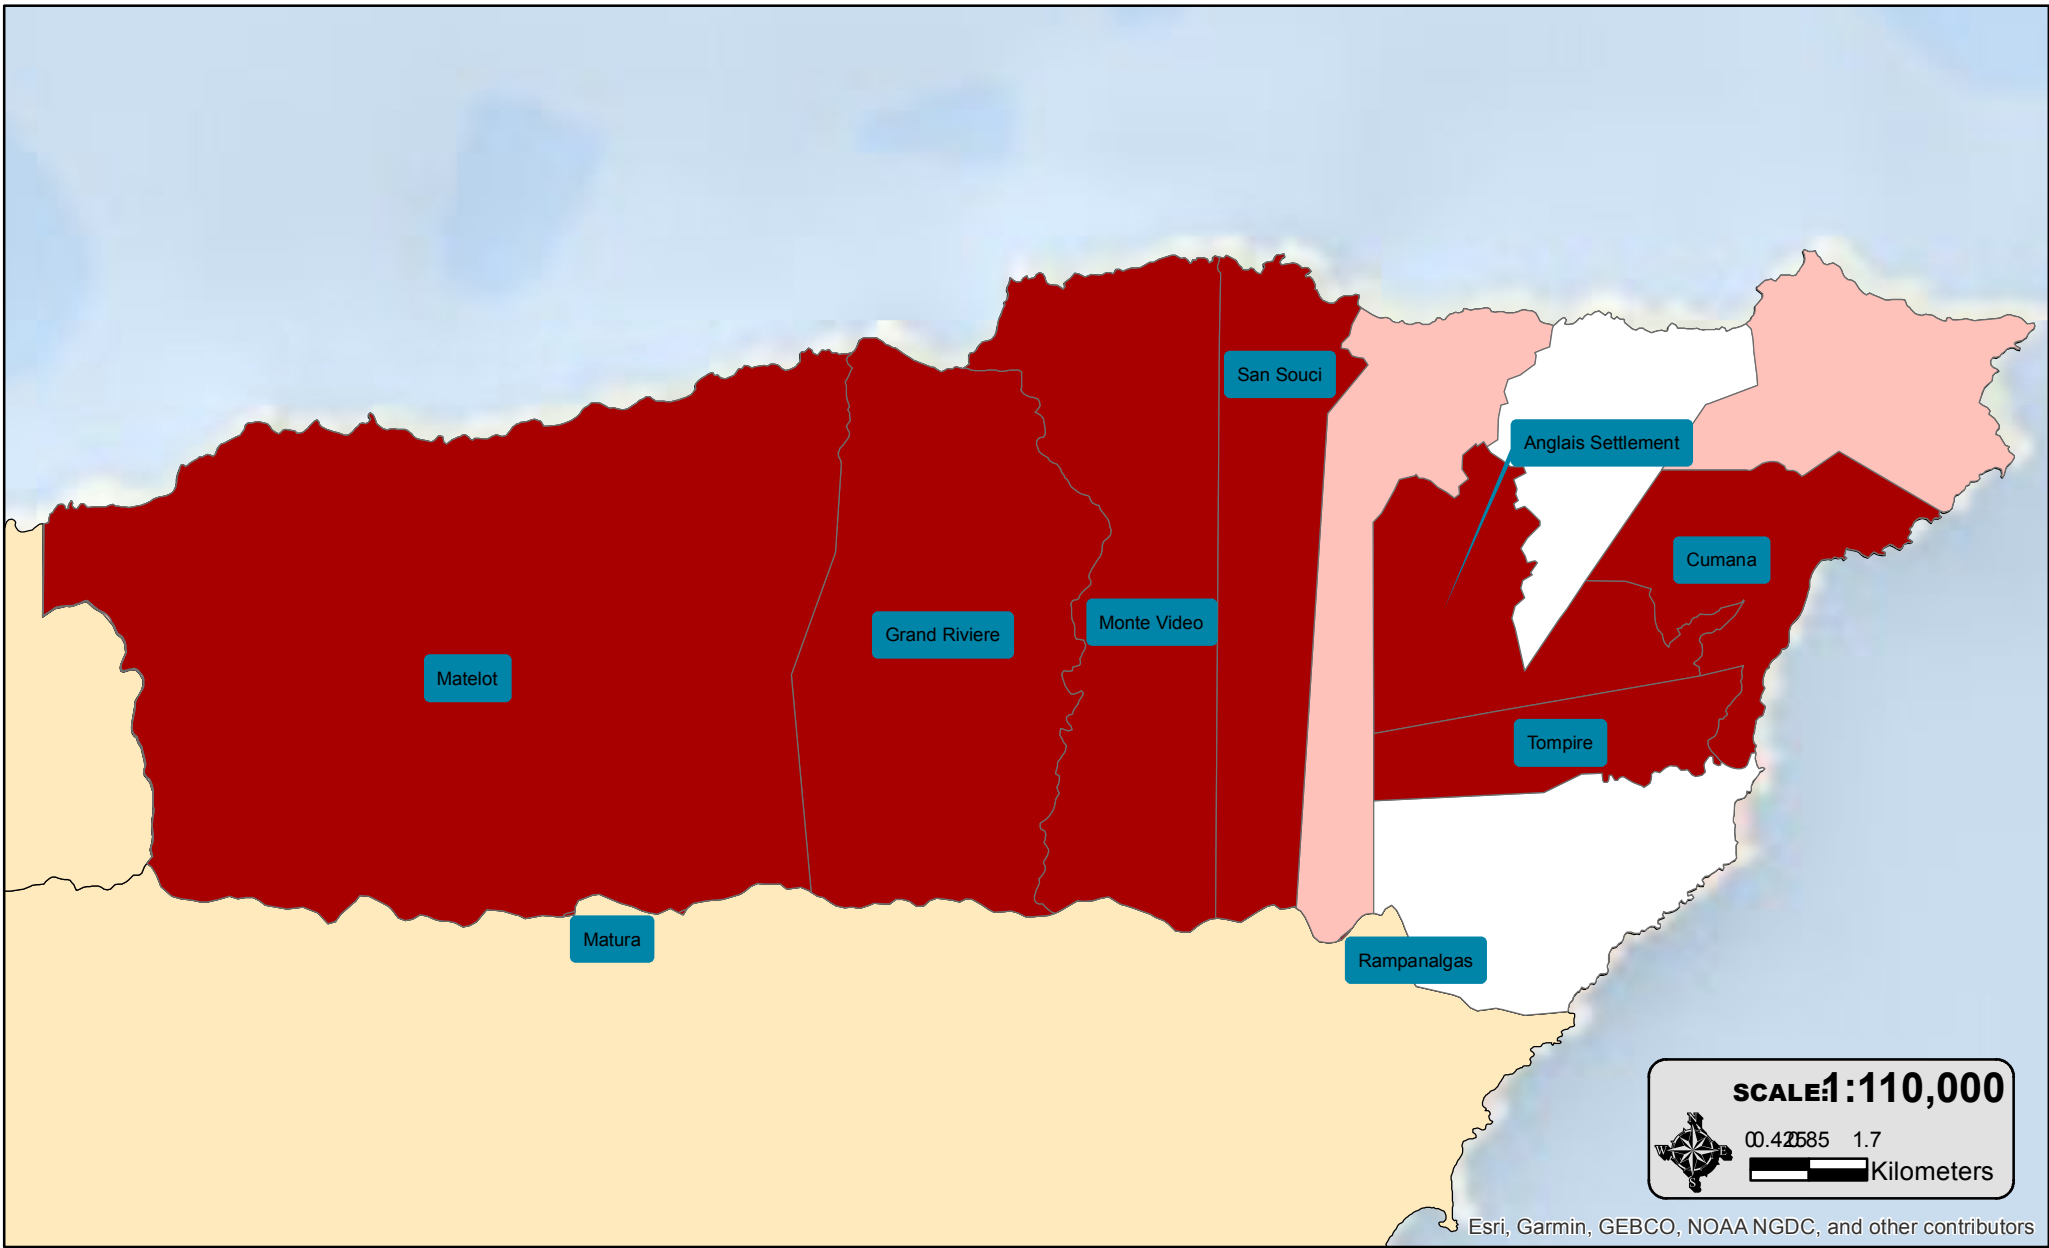

Map Showing Population Income of St. David County.

Legend

St. David County

Population Income

- Below Poverty Line (\$845-\$1300)
- Low Income (\$1300-\$1450)
- Middle Income (\$1450-\$1548)

Trinidad Counties

Covid-19 Support Response Maps

Created By:

Date: 23-Apr-20

Esri, Garmin, GEBCO, NOAA NGDC, and other contributors