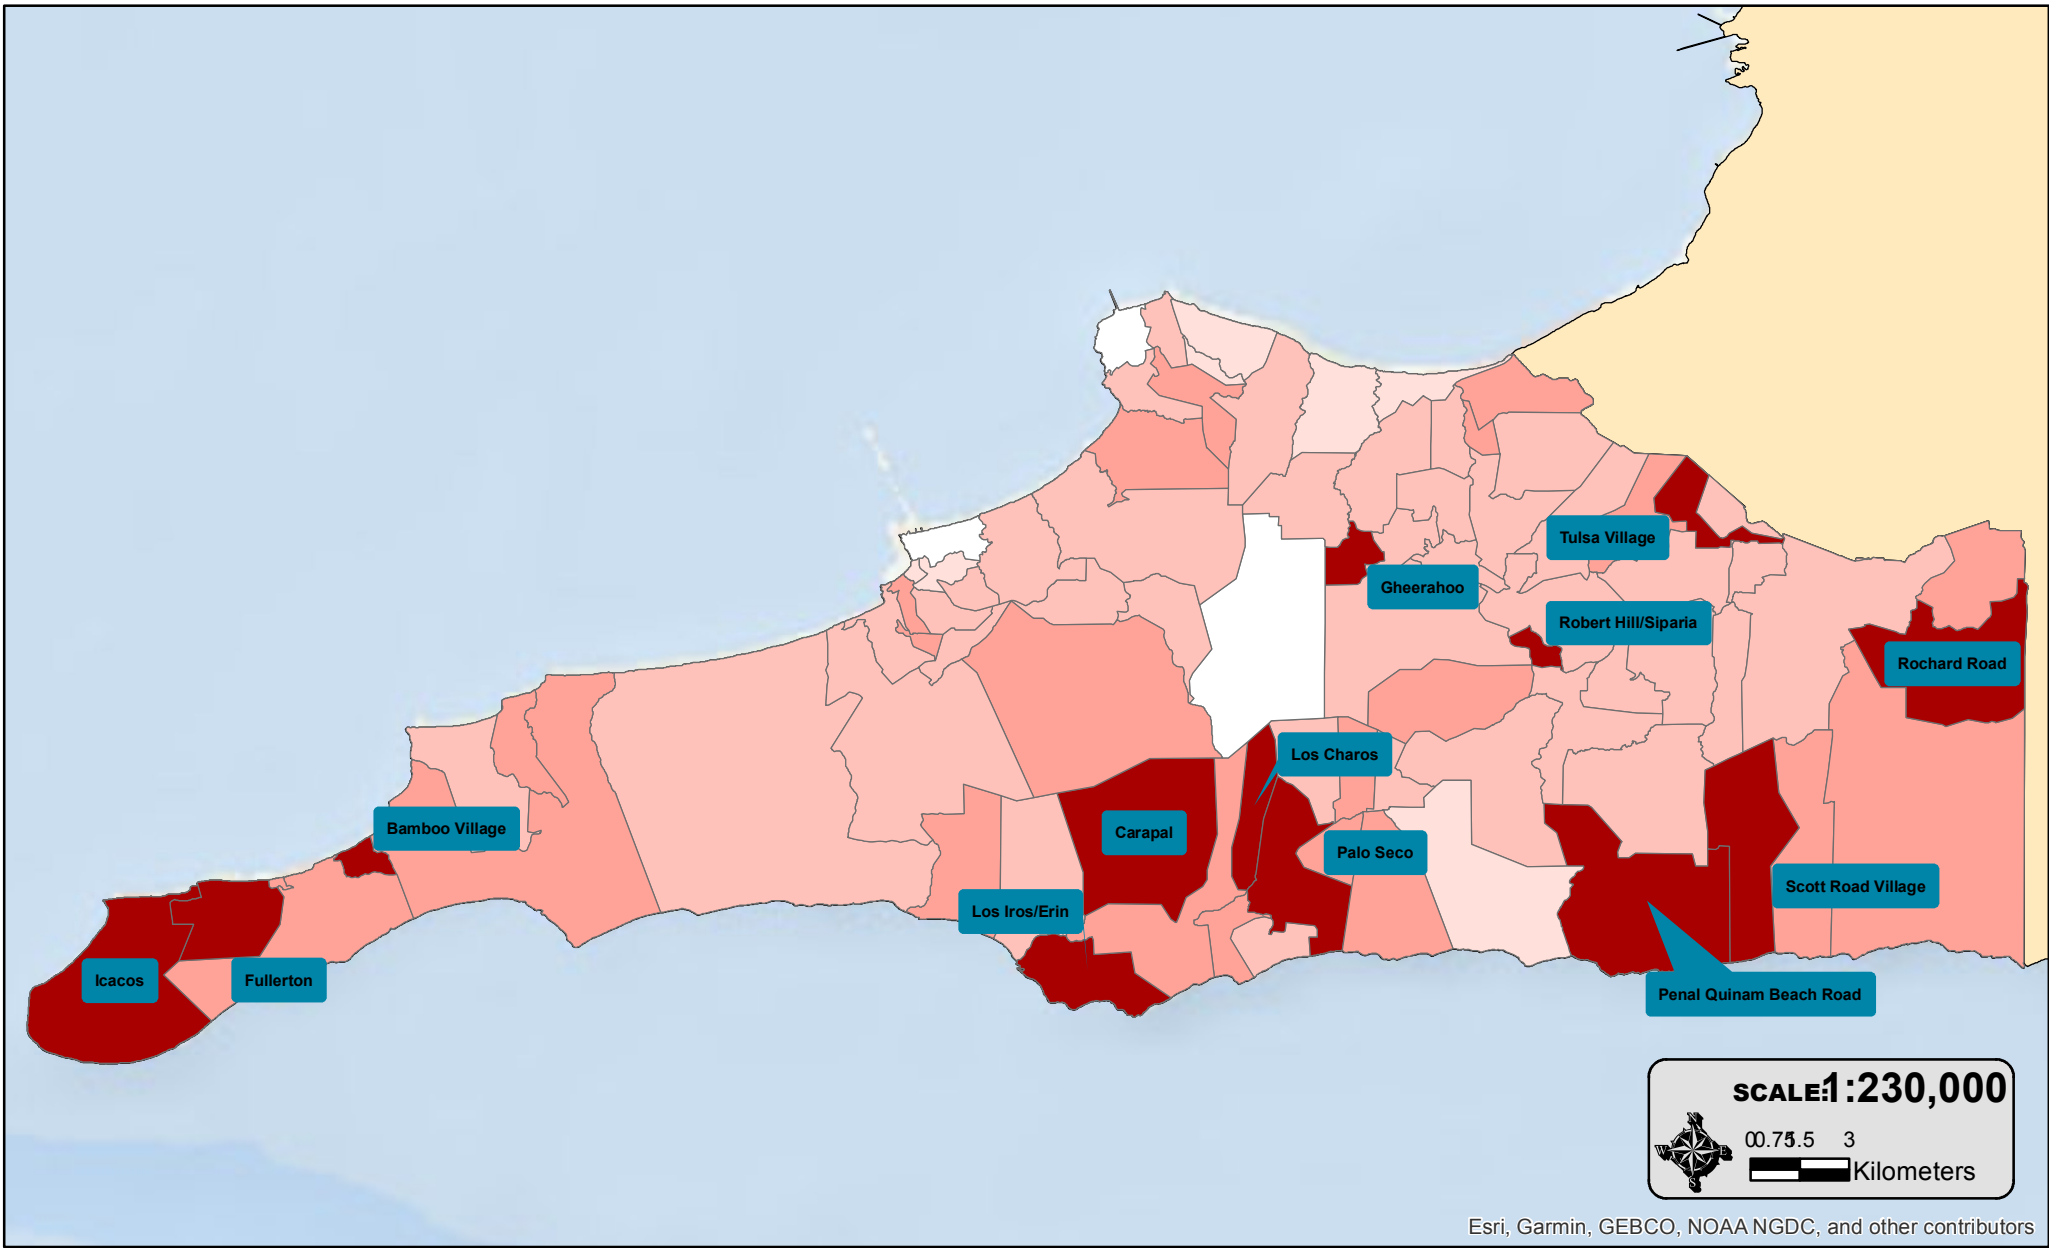

Map Showing Population Income of St. Patrick County.

Esri, Garmin, GEBCO, NOAA NGDC, and other contributors

Legend

St Patrick County

Population Income

- Below Poverty Line (\$0-\$1300)
- Low Income (\$1300-\$1450)
- Middle Income (\$1450-\$1800)
- High Income (\$1800-\$2200)
- Very High Income (\$2200-\$4160)

Trinidad Counties

Covid-19 Support Response Maps

Created By:

Date: 23-Apr-20