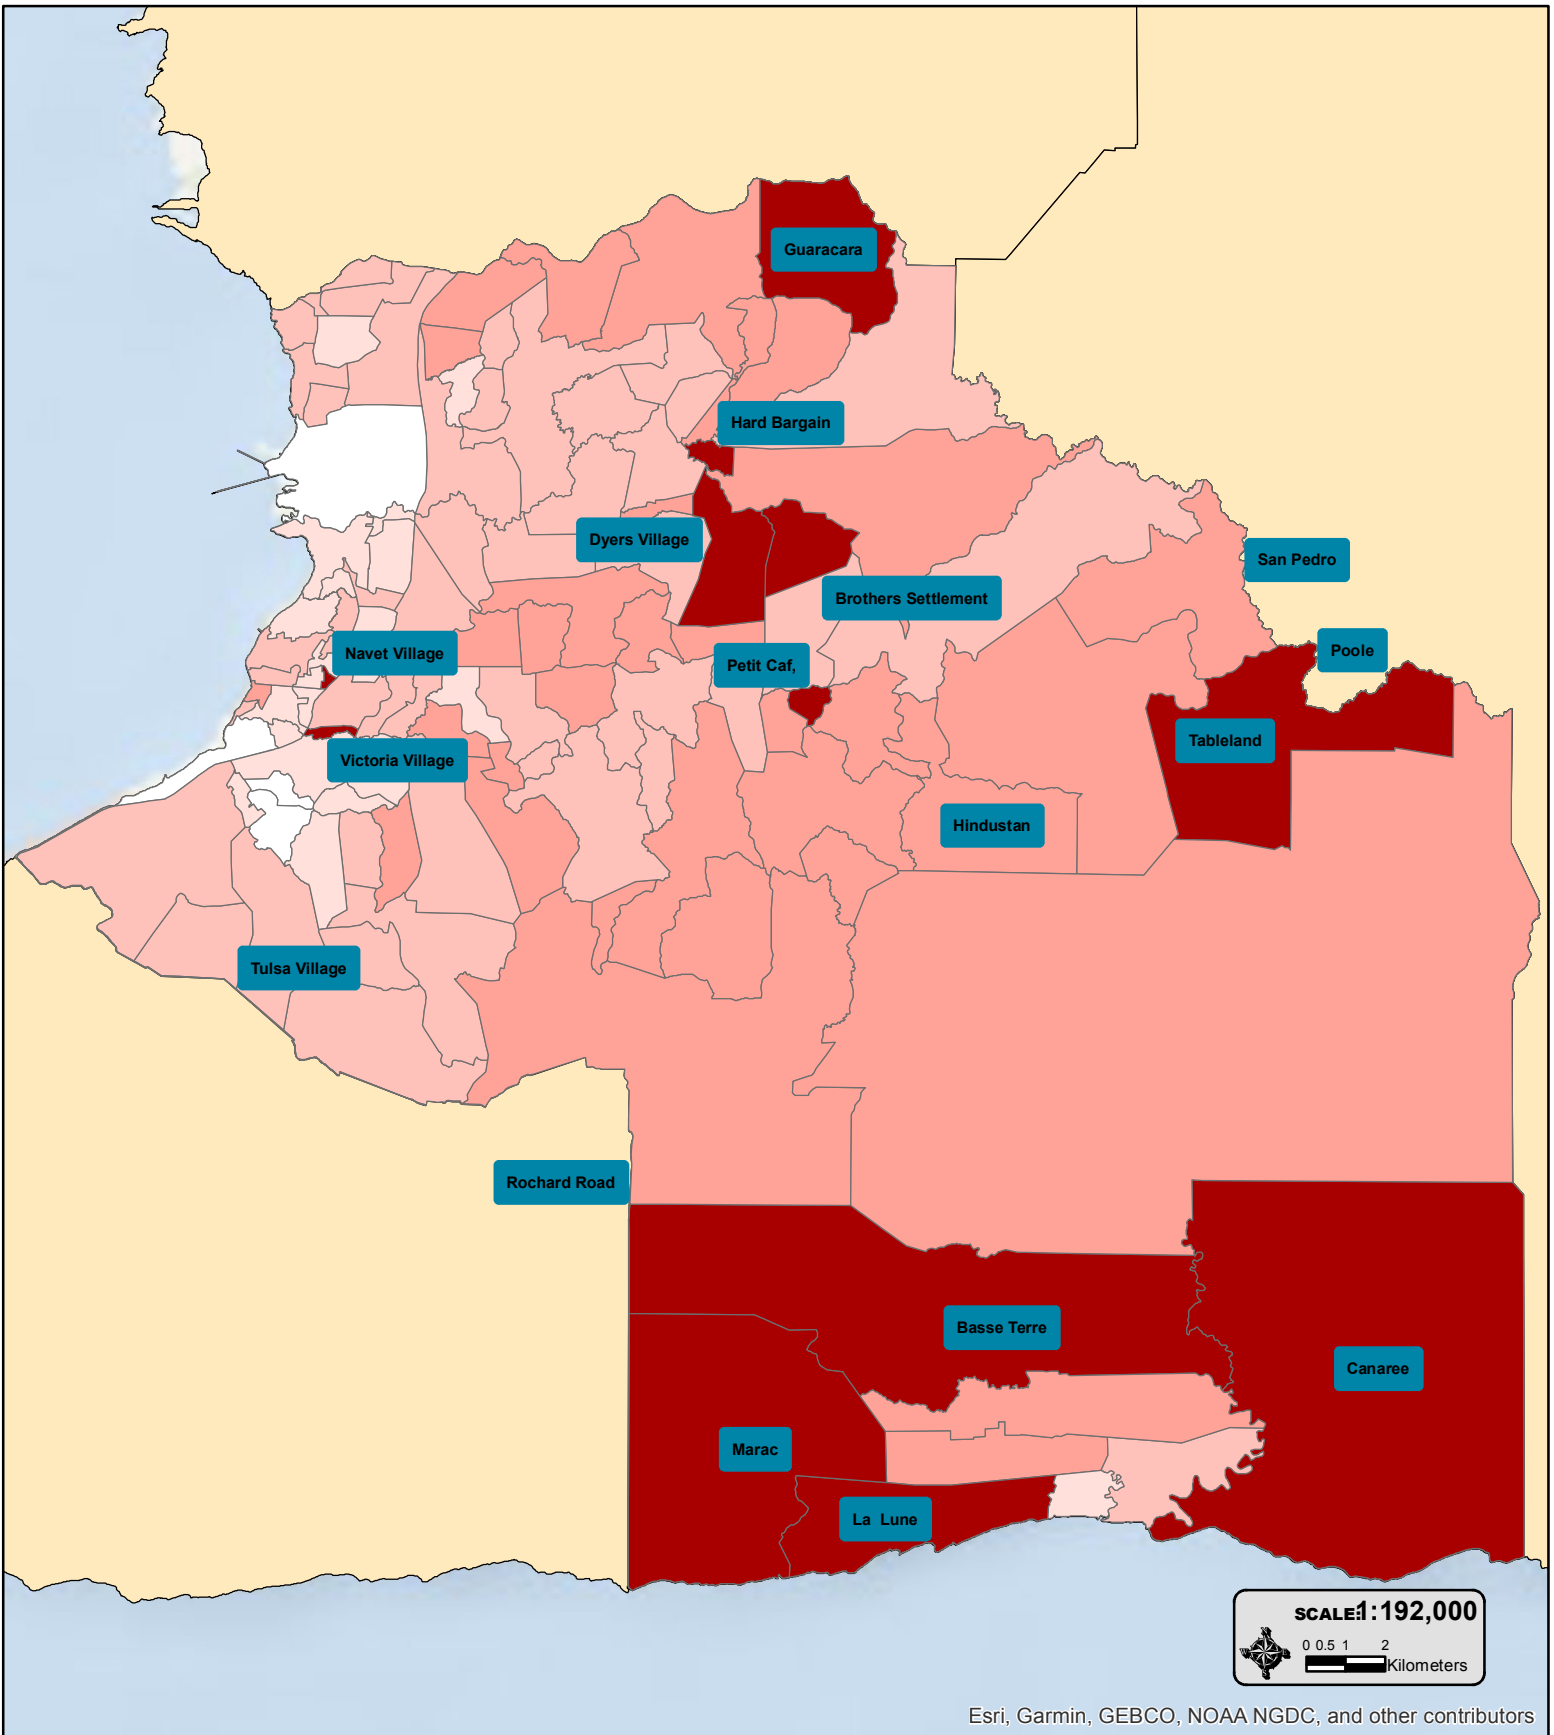

Map Showing Population Income of Victoria County.

Esri, Garmin, GEBCO, NOAA NGDC, and other contributors

Legend

Victoria County

Population Income

- Below Poverty Line (\$0-\$1300)
- Low Income (\$1300-\$1450)
- Middle Income (\$1450-\$1790)
- High Income (\$1790-\$2740)
- Very High Income (\$2740-\$4740)

Trinidad Counties

Covid-19 Support Response Maps

Created By:

Date: 23-Apr-20